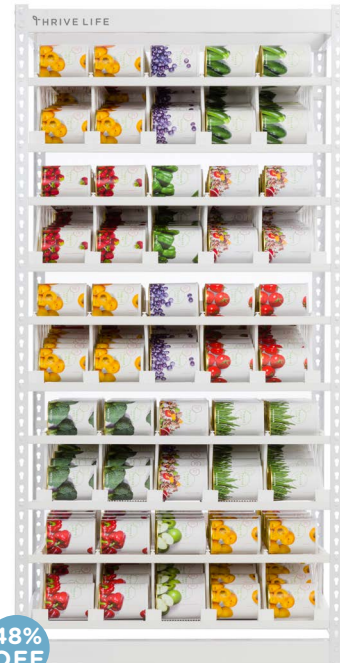

48% OFF

Family Can System

For Family (#10) Cans.

Height 75" Depth 24" Can Capacity 112

Black ID# 11970

White ID# 11971

\$249.99

\$479.99

48% OFF

Pantry Can System

For Pantry Cans and small or large soup cans.

Height 75" Depth 24"

Pantry Can Capacity 275

Small Can Capacity 375

Black ID# 11974

White ID# 11976